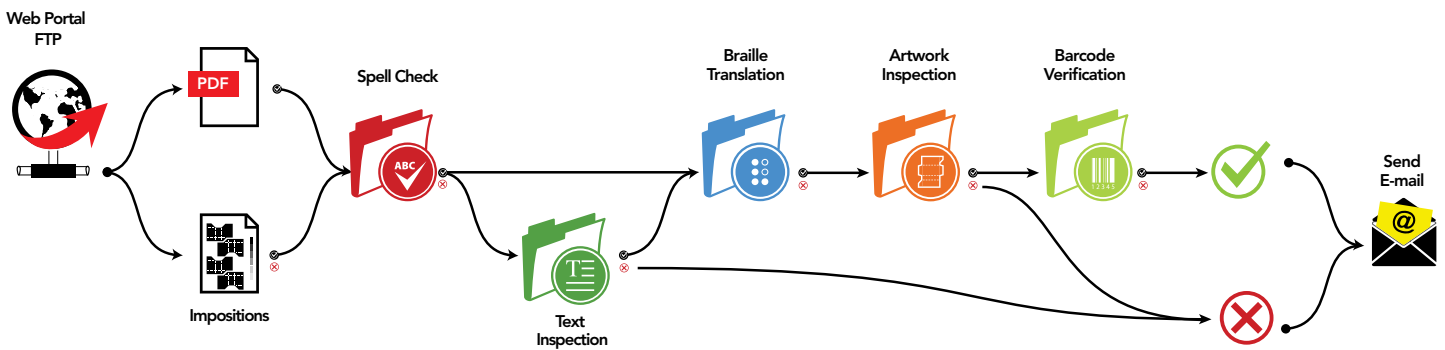

SmartFolders™

Inspection Hot Folders

Automate your inspections

Hot folders for text, artwork, barcode & Braille inspection

Integrates with popular workflow software

ESKO
Automation Engine

enfocus
SWITCH

Kodak
Prinergy Evo
Workflow

How SmartFolders work:

Add inspection tools to your workflow

Available SmartFolders

Text Inspection
Automatically compare text files

Artwork Inspection
Automatically compare artwork files

Spell Check
Spell Check Text and PDFs