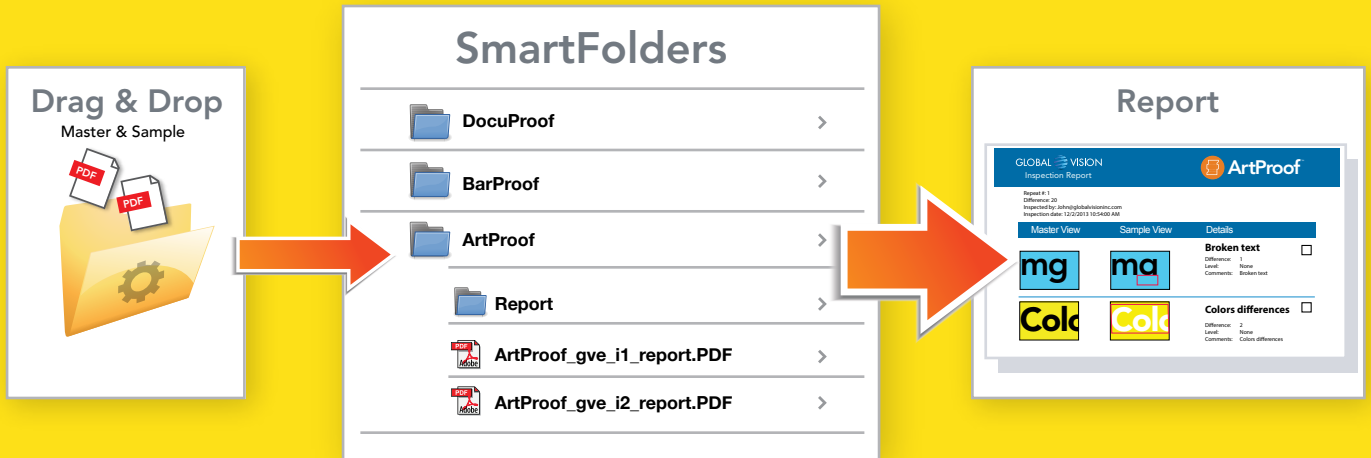

SmartFolders™

Inspection Hot Folders

Automate your inspections

Hot folders for text, artwork, barcode & Braille inspection

Integrates with popular workflow software

ESKO
Automation Engine

enfocus
SWITCH

Kodak
Prinergy Evo
Workflow

How SmartFolders work:

Add inspection tools to your workflow

Available SmartFolders

Text Inspection
Automatically compare text files

Artwork Inspection
Automatically compare artwork files

Spell Check
Spell Check Text and PDFs