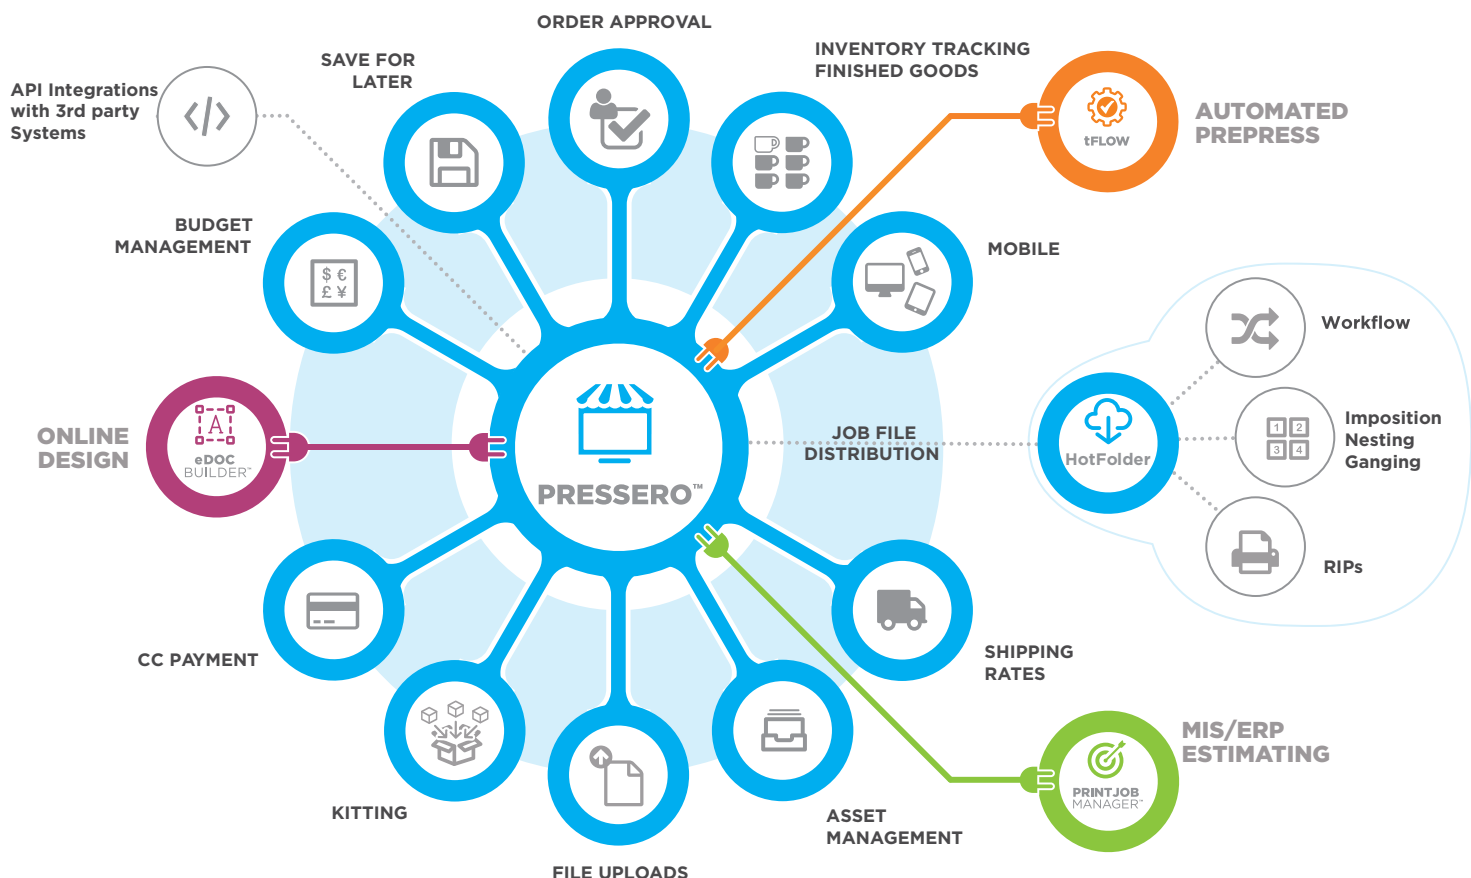

PRESSERO™

B2B & B2C WEB-TO-PRINT

The most advanced, cloud-based **W2P** technology for sending orders and jobs online

Aleyant Pressero™ is one of the most complete **web-to-print solutions** on the market. Pressero's **open architecture** allows for **integration with other applications** via a robust API, cXML punch-out, and SAML single sign-on. It's **SaaS** (Software as a Service) model ensures easy accessibility from any device, anywhere in the world.

Aleyant Pressero integrates with **MIS/ERP systems**, which has opened up new opportunities in the Graphic Arts sector. In addition, Pressero is the only **web-to-print system** on the market that offers excellent functionalities at competitive prices.

Pressero is ...

- ...affordable
- ...complete
- ...easy to use
- ...flexible
- ...the most dynamic web-to-print

By your side

Unlimited training, assistance and support

Dynamic

Constant innovation and regular updates

Unlimited storefronts

Public (B2C) and Private (B2B) storefronts

Total integration

With your managing systems, design and workflows

Complete customization

Pressero adapts to your business and to each one of your clients